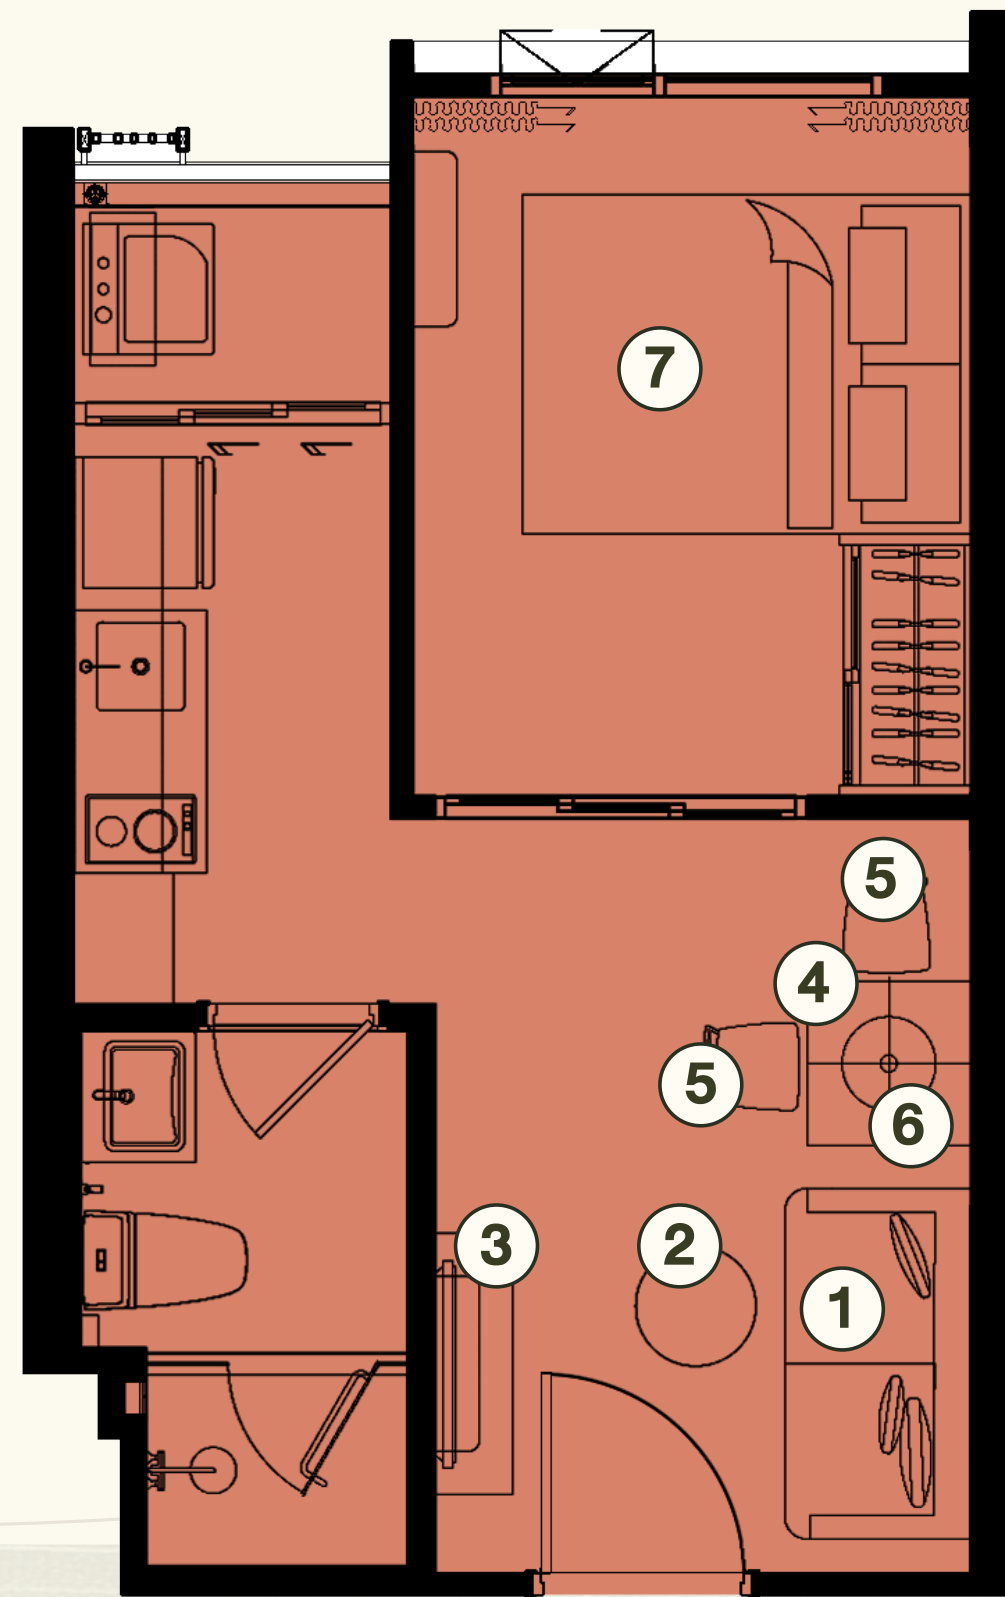

FURNITURE PACKAGE

FURNITURE PACKAGE

1 BEDROOM S
28.38 SQ.M.

① SOFA

② COFFEE TABLE

③ TV. CABINET

④ DINING TABLE

⑤ DINING CHAIR X2

⑥ PENDANT LAMP

⑦ QUEEN BED WITH MATTRESS 5 FT.

FURNITURE PACKAGE

1 BEDROOM S (M)
28.38 SQ.M.

① SOFA

② COFFEE TABLE

③ TV. CABINET

④ DINING TABLE

⑤ DINING CHAIR X2

⑥ PENDANT LAMP

⑦ QUEEN BED WITH MATTRESS 5 FT.

FURNITURE PACKAGE

1 BEDROOM M
30.32 SQ.M.

1 SOFA

2 COFFEE TABLE

3 TV. CABINET

⑨ DRESSING STOOL

FURNITURE PACKAGE

1 BEDROOM MC1
30.32 SQ.M.

1 SOFA

2 COFFEE TABLE

3 TV. CABINET

4 DINING CHAIR X2

5 DINING TABLE