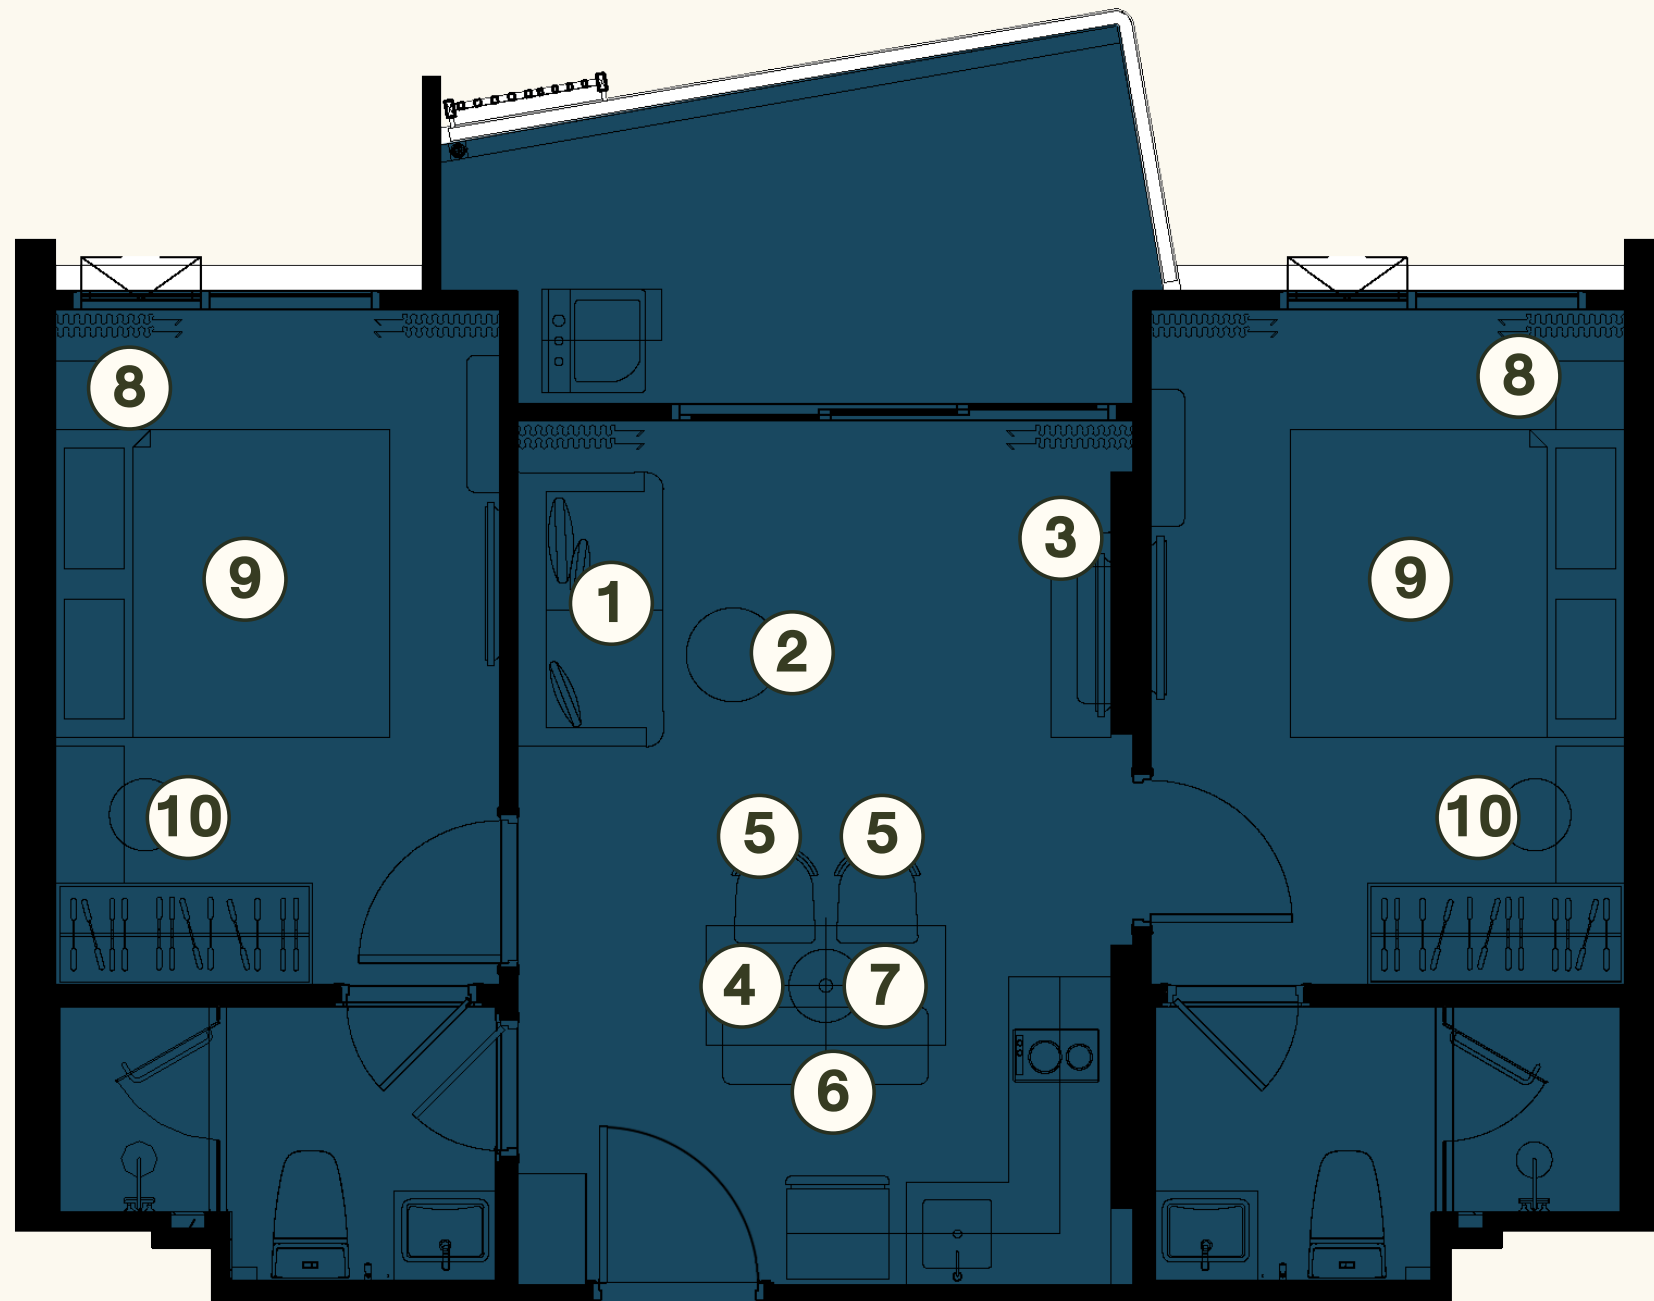

FURNITURE PACKAGE

① SOFA BED