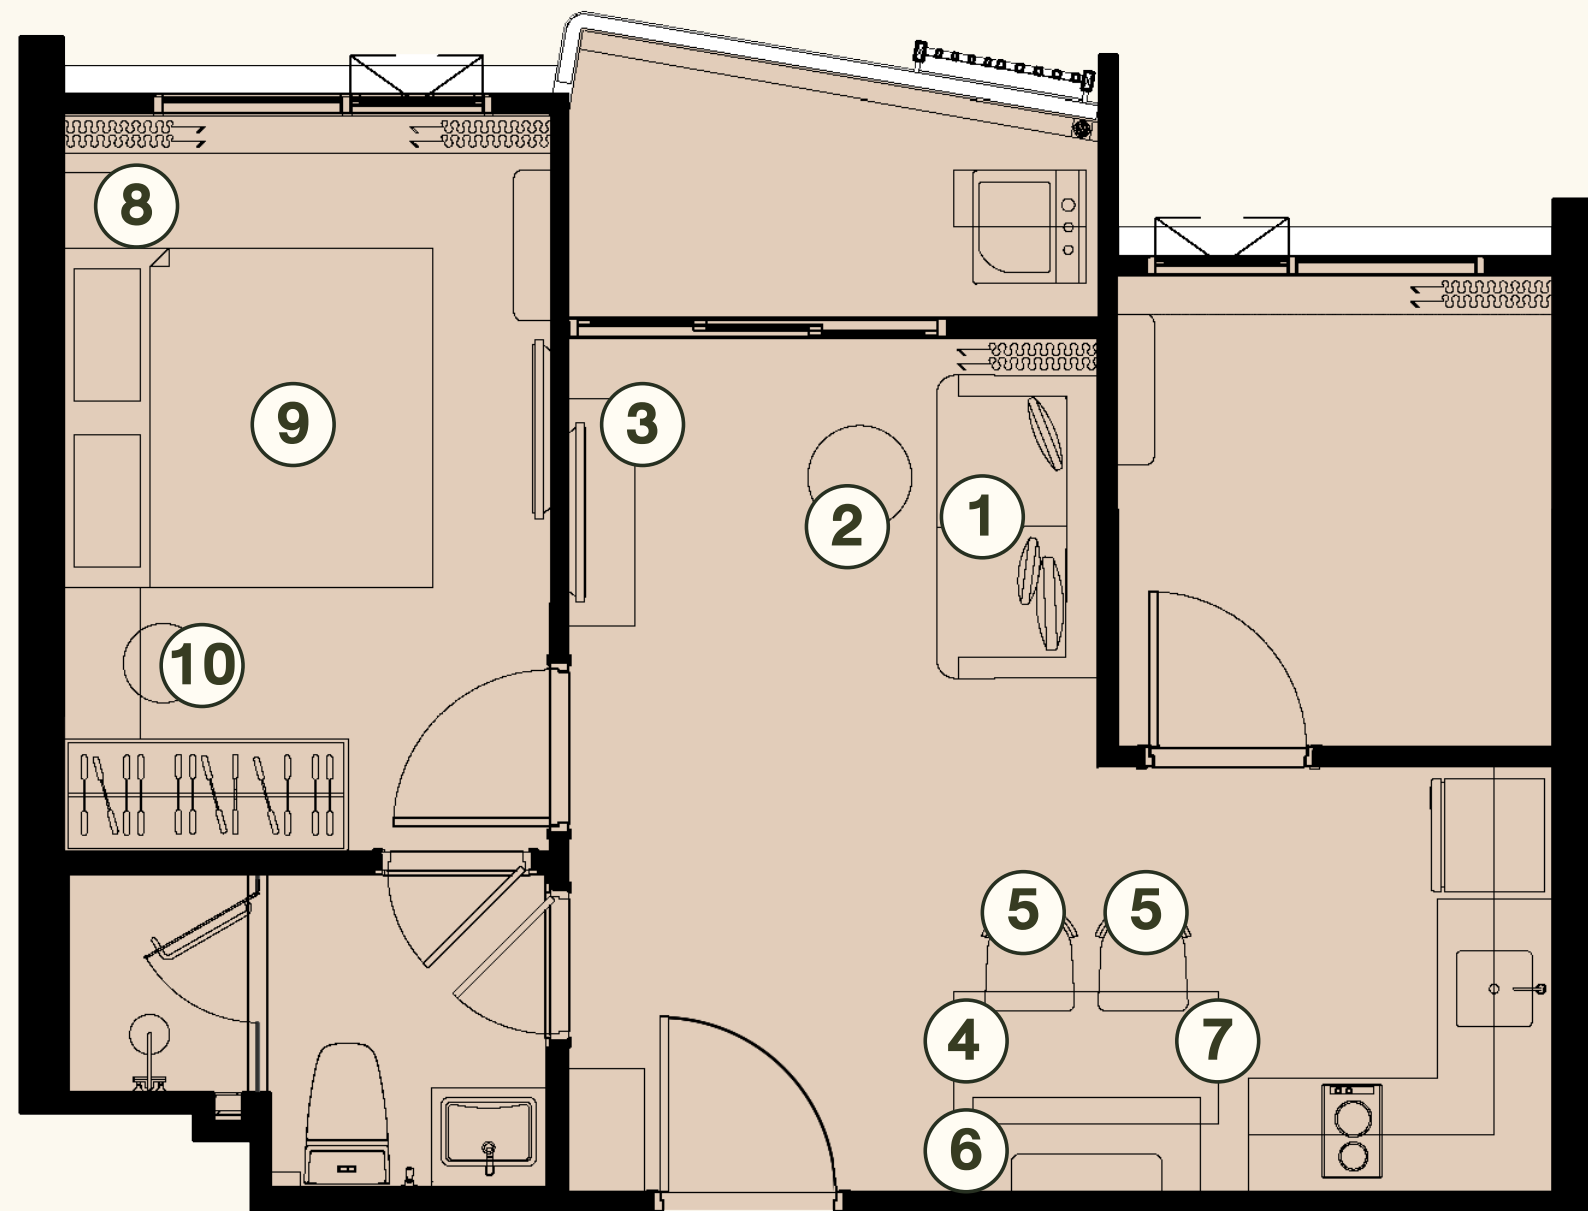

② COFFEE TABLE

③ TV. CABINET

④ DINING CHAIR X2

⑤ DINING TABLE

⑥ PENDANT LAMP

⑦ NIGHT TABLE

⑧ KING BED WITH MATTRESS 6 FT.

⑨ DRESSING STOOL

⑦ NIGHT TABLE

⑧ KING BED WITH MATTRESS 6 FT.

⑨ DRESSING STOOL

FURNITURE PACKAGE

① SOFA BED

② COFFEE TABLE

③ TV. CABINET

④ DINING TABLE

⑤ DINING CHAIR X2

⑥ BENCH DINING

⑦ PENDANT LAMP

⑧ NIGHT TABLE

⑨ KING BED WITH MATTRESS 6 FT.

⑩ DRESSING STOOL

1 BEDROOM PLUS
44.00 SQ.M.

FURNITURE PACKAGE

① SOFA BED

② COFFEE TABLE

③ TV. CABINET

④ DINING TABLE

⑤ DINING CHAIR X2

⑥ BENCH DINING

⑦ PENDANT LAMP

1 BEDROOM PLUS (M)