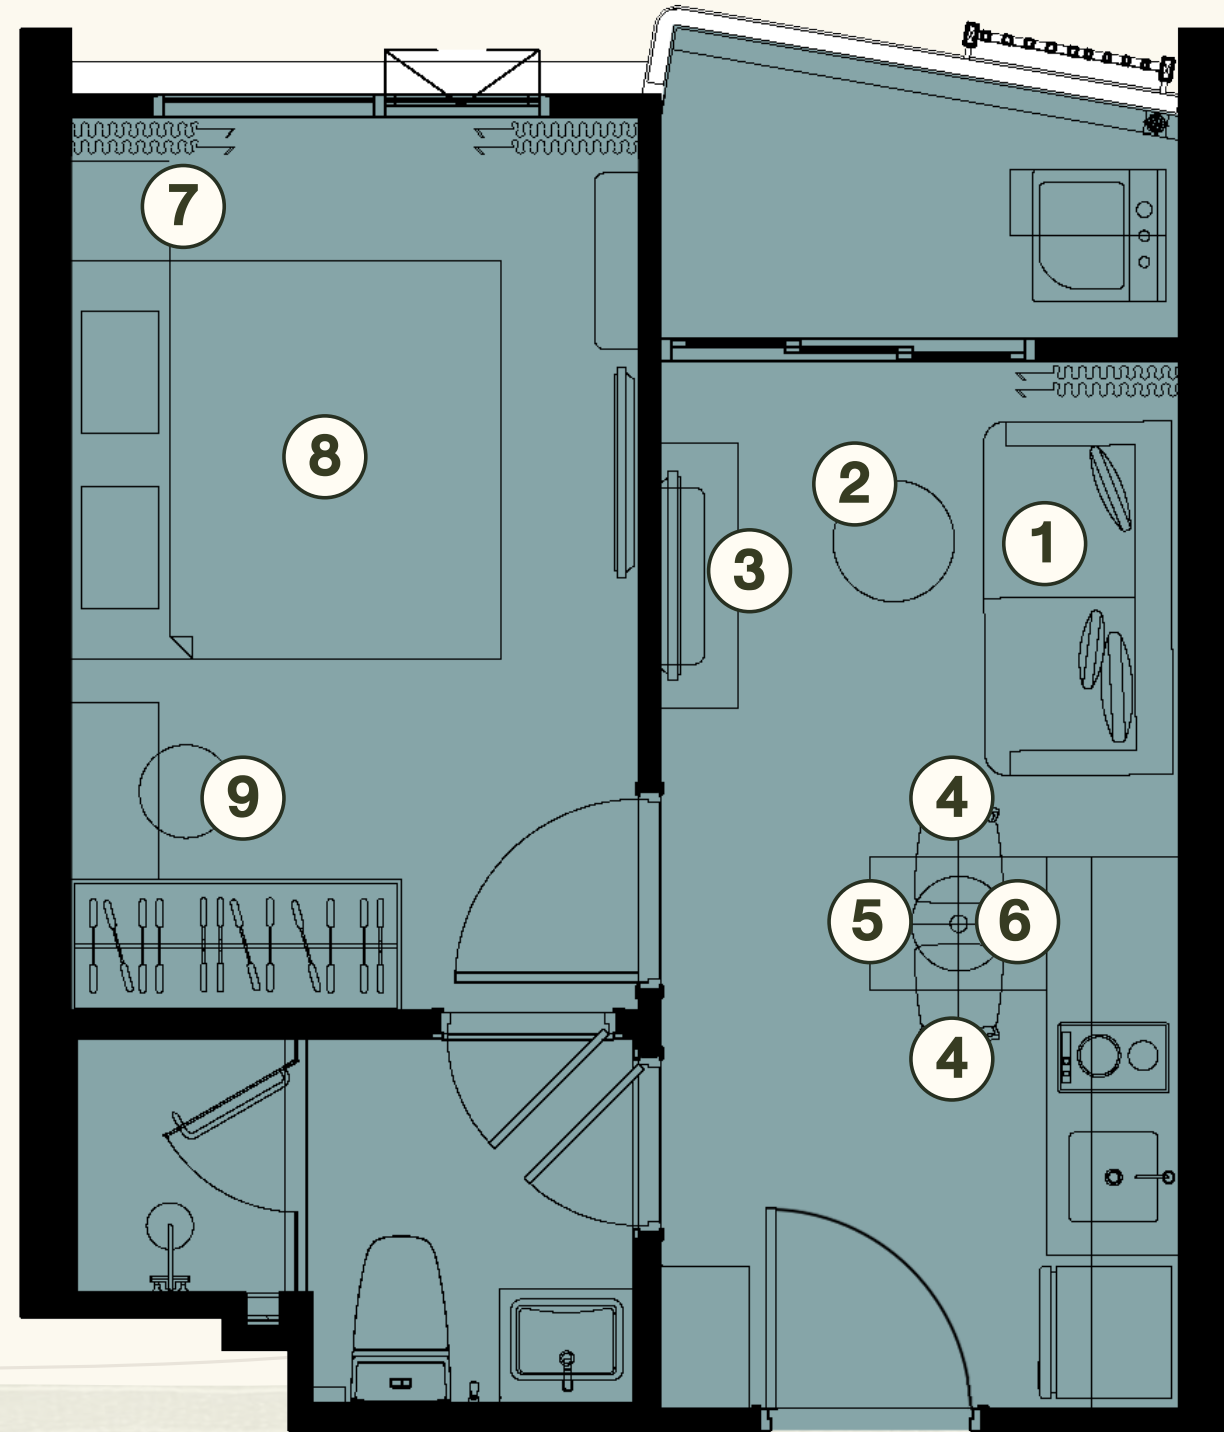

⑤ DINING CHAIR X2

⑥ PENDANT LAMP

⑦ QUEEN BED WITH MATTRESS 5 FT.

FURNITURE PACKAGE

1 BEDROOM M
30.32 SQ.M.

1 SOFA

2 COFFEE TABLE

3 TV. CABINET

4 DINING CHAIR X2

5 DINING TABLE

6 PENDANT LAMP

7 NIGHT TABLE

8 KING BED WITH MATTRESS 6 FT.

9 DRESSING STOOL

FURNITURE PACKAGE

1 BEDROOM M (M)
30.32 SQ.M.

① SOFA

② COFFEE TABLE

③ TV. CABINET

④ DINING CHAIR X2

⑤ DINING TABLE

⑥ PENDANT LAMP

⑦ NIGHT TABLE

⑧ KING BED WITH MATTRESS 6 FT.

⑨ DRESSING STOOL

FURNITURE PACKAGE

1 BEDROOM MC1
30.32 SQ.M.

1 SOFA

2 COFFEE TABLE

3 TV. CABINET

4 DINING CHAIR X2

5 DINING TABLE