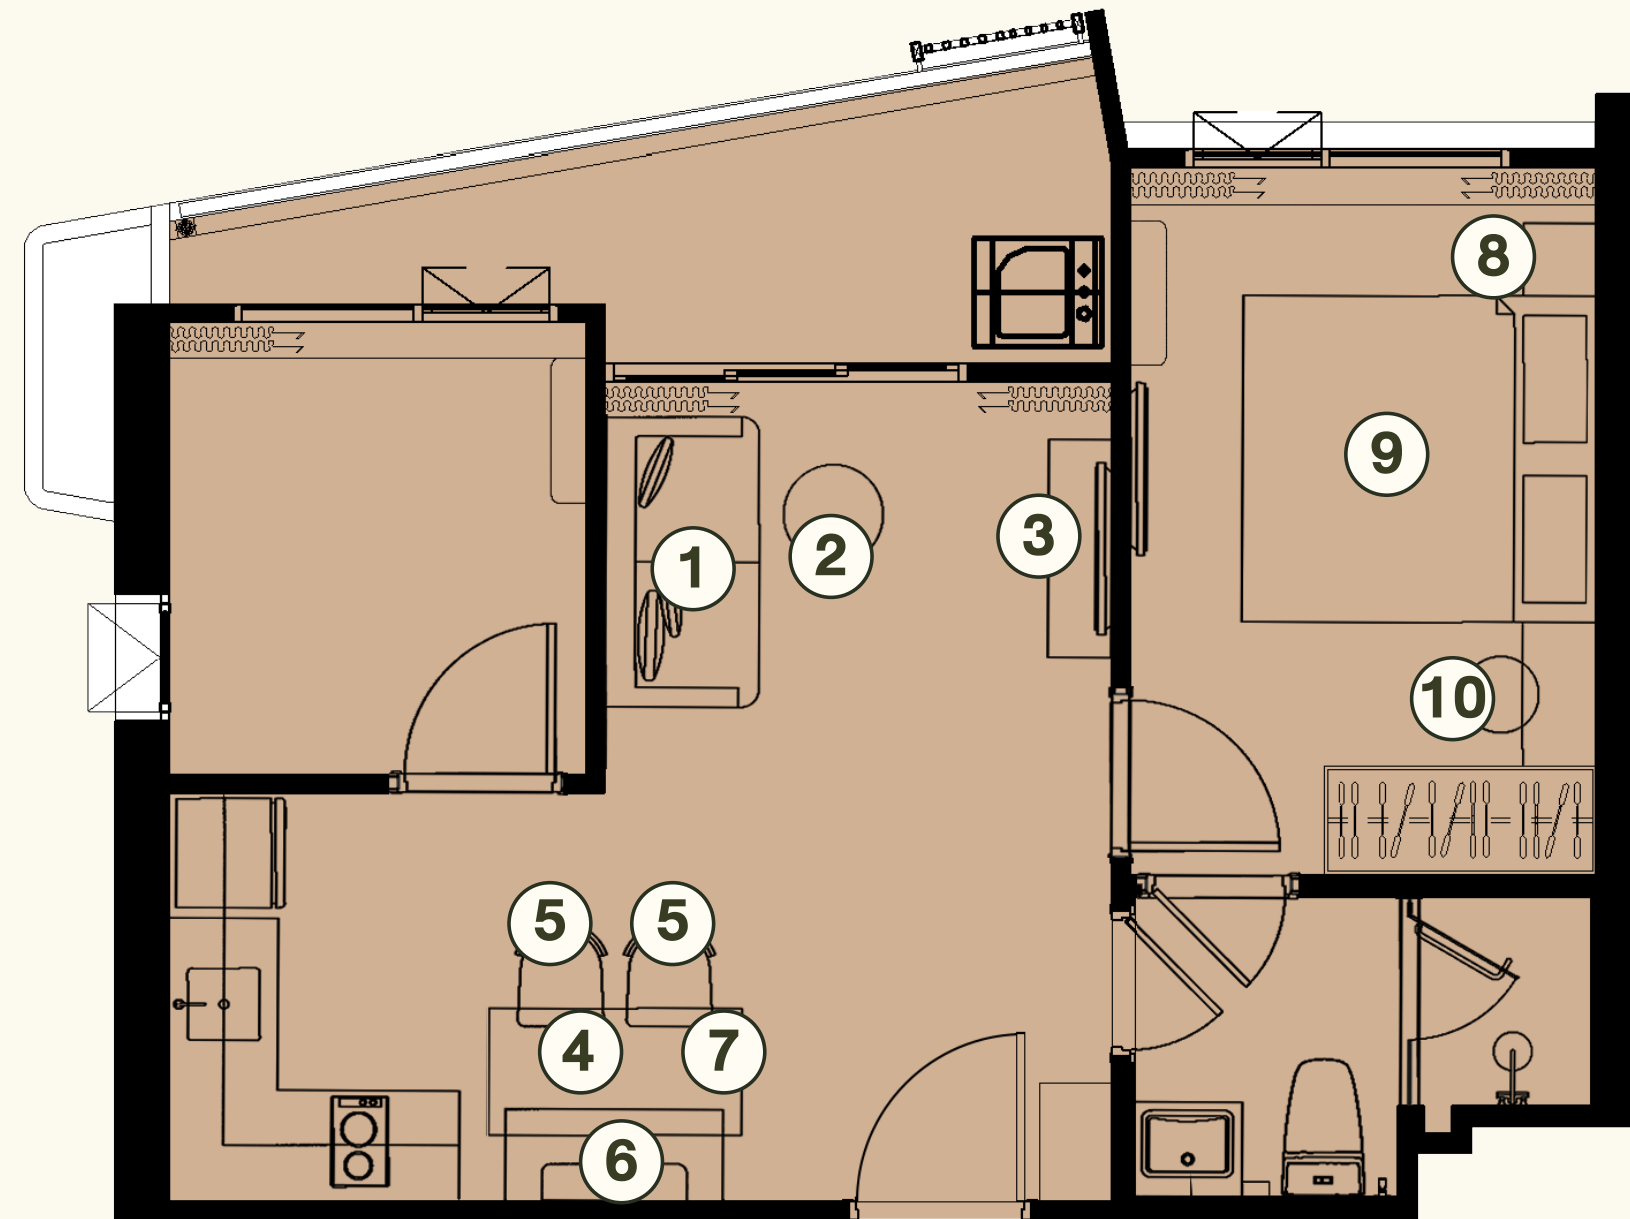

FURNITURE PACKAGE

① SOFA BED