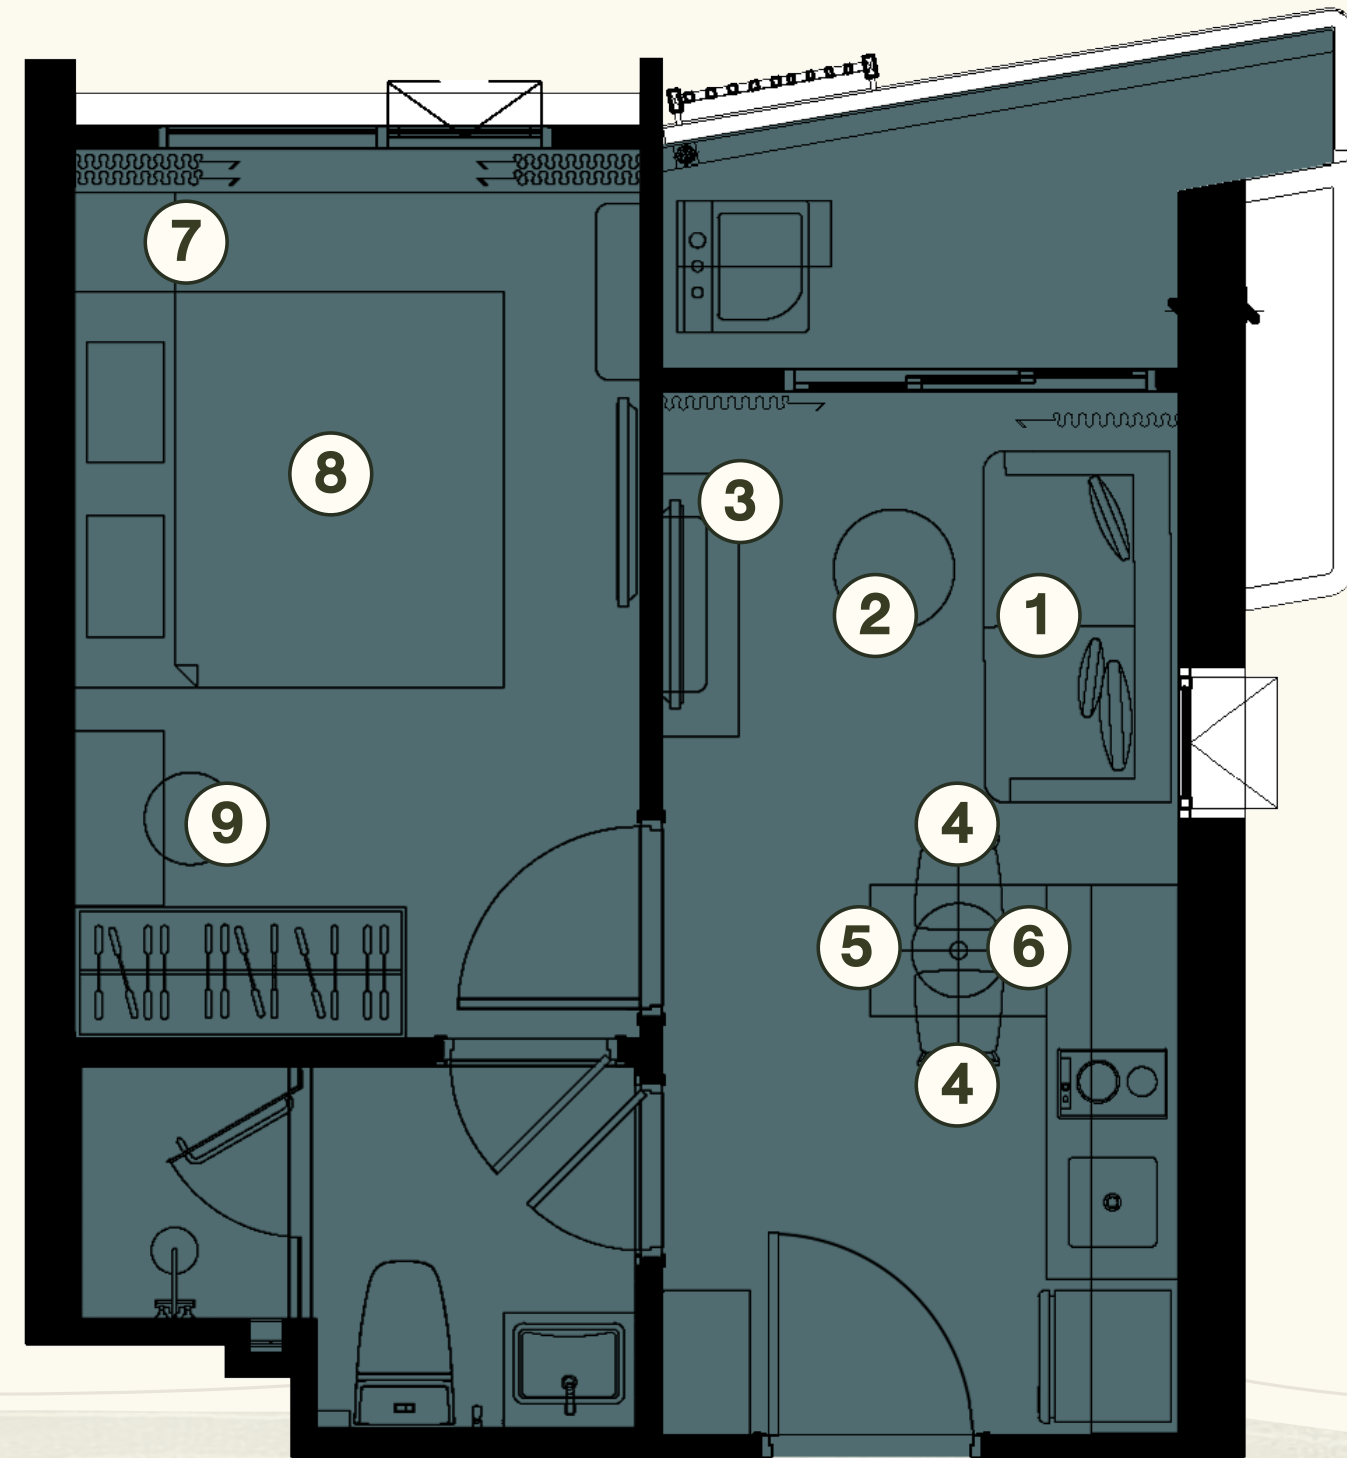

⑨ DRESSING STOOL

FURNITURE PACKAGE

1 BEDROOM MC1
30.32 SQ.M.

1 SOFA

2 COFFEE TABLE

3 TV. CABINET

4 DINING CHAIR X2

5 DINING TABLE

② COFFEE TABLE

③ TV. CABINET

④ DINING CHAIR X2

⑤ DINING TABLE

⑥ PENDANT LAMP

⑦ NIGHT TABLE

⑧ KING BED WITH MATTRESS 6 FT.

⑨ DRESSING STOOL

FURNITURE PACKAGE

1 BEDROOM MC2 (M)
30.98 SQ.M.

① SOFA

② COFFEE TABLE

③ TV. CABINET

④ DINING CHAIR X2

⑤ DINING TABLE

⑥ PENDANT LAMP

⑦ NIGHT TABLE

⑧ KING BED WITH MATTRESS 6 FT.

⑨ DRESSING STOOL

FURNITURE PACKAGE

① SOFA BED

② COFFEE TABLE

③ TV. CABINET

④ DINING TABLE