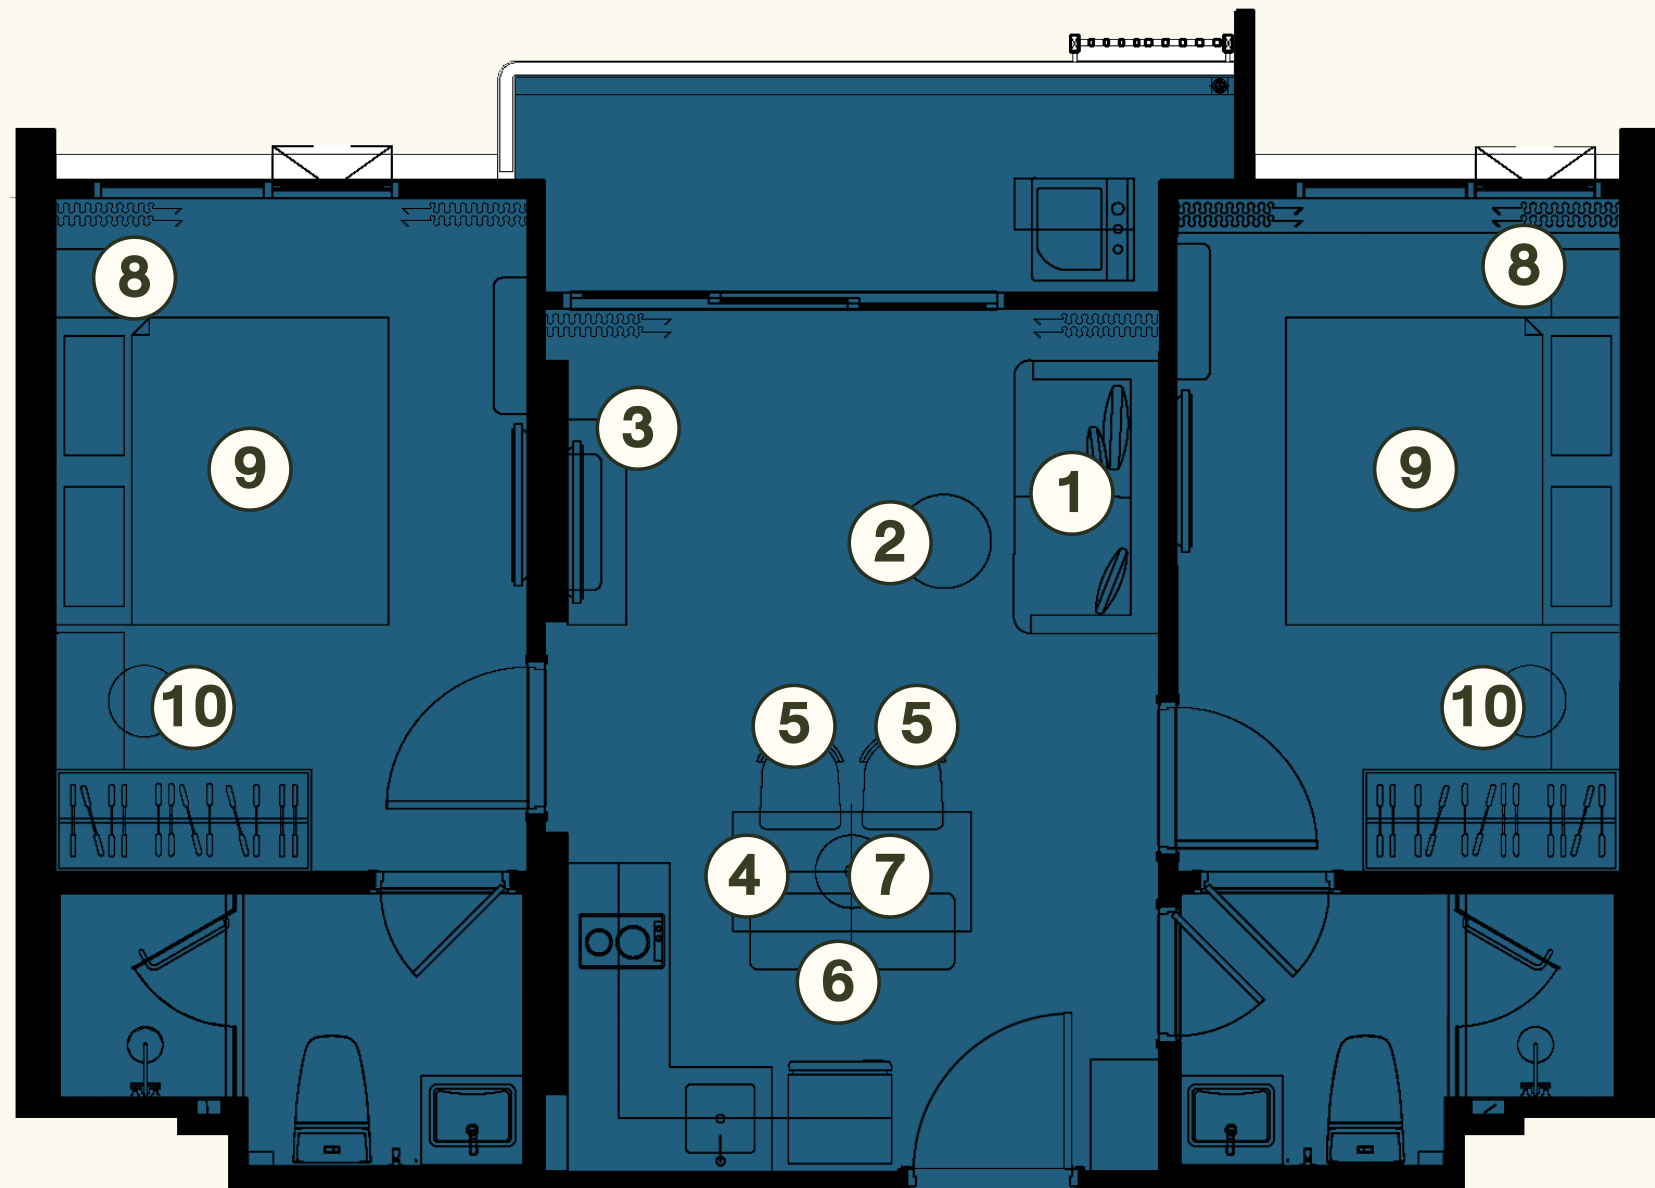

② COFFEE TABLE

③ TV. CABINET

④ DINING CHAIR X2

⑤ DINING TABLE

⑥ PENDANT LAMP

⑦ NIGHT TABLE

⑧ KING BED WITH MATTRESS 6 FT.

⑨ DRESSING STOOL

④ DINING TABLE

⑤ DINING CHAIR X2

⑥ BENCH DINING

⑦ PENDANT LAMP

1 BEDROOM PLUS C
46.54 SQ.M.

⑧ NIGHT TABLE

⑨ KING BED WITH MATTRESS 6 FT.

⑩ DRESSING STOOL

1 BEDROOM PLUS C (M)
46.54 SQ.M.

⑧ NIGHT TABLE

⑨ KING BED WITH MATTRESS 6 FT.

⑩ DRESSING STOOL

FURNITURE PACKAGE

① SOFA BED

② COFFEE TABLE

③ TV. CABINET

④ DINING TABLE

⑤ DINING CHAIR X2

⑥ BENCH DINING

⑦ PENDANT LAMP

2 BEDROOM S
55.65 SQ.M.

⑧ NIGHT TABLE X2

⑨ KING BED WITH MATTRESS 6 FT. X2

⑩ DRESSING STOOL X2