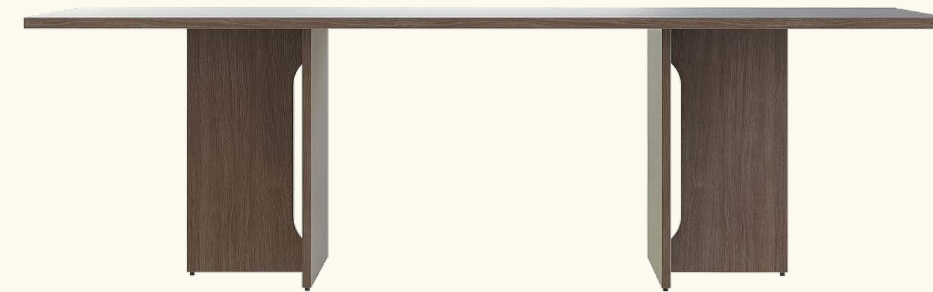

FURNITURE PACKAGE

1 BEDROOM PLUS (M)

44.00 SQ.M.