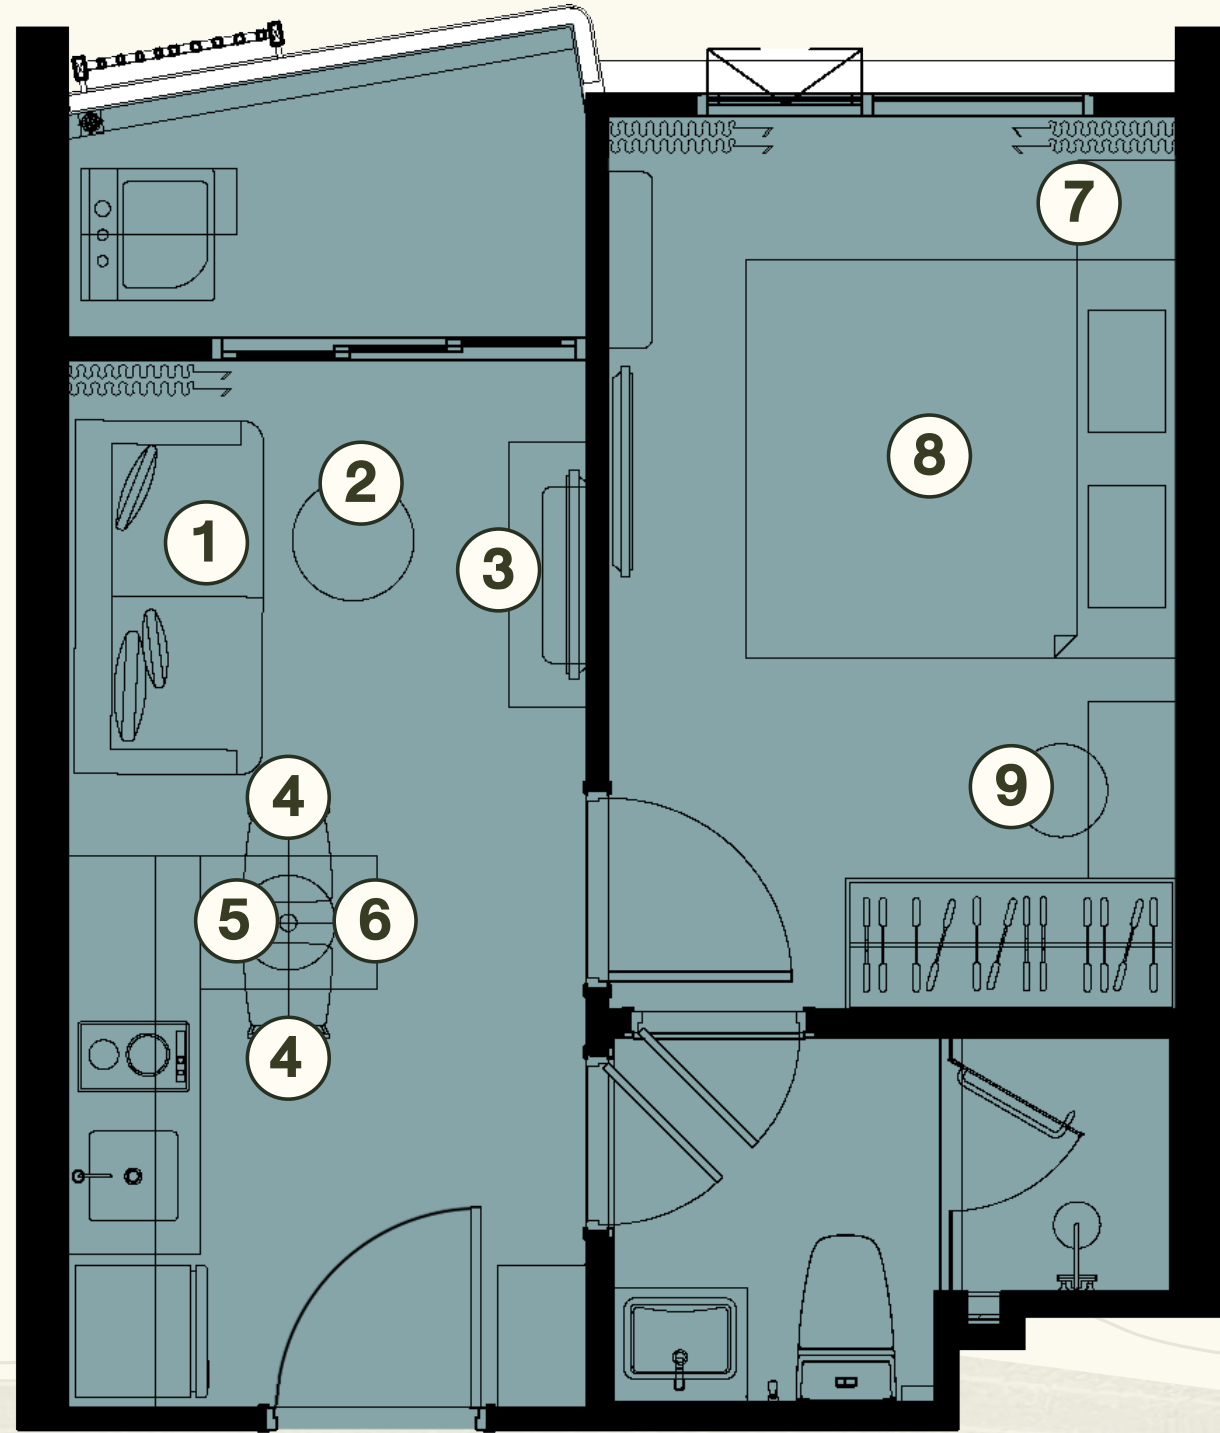

⑤ DINING CHAIR X2

⑥ PENDANT LAMP

⑦ QUEEN BED WITH MATTRESS 5 FT.

FURNITURE PACKAGE

1 BEDROOM M
30.32 SQ.M.

1 SOFA

2 COFFEE TABLE

3 TV. CABINET

4 DINING CHAIR X2

5 DINING TABLE

6 PENDANT LAMP

7 NIGHT TABLE

8 KING BED WITH MATTRESS 6 FT.

9 DRESSING STOOL

FURNITURE PACKAGE

1 BEDROOM M (M)
30.32 SQ.M.

① SOFA

② COFFEE TABLE

③ TV. CABINET

④ DINING CHAIR X2

⑤ DINING TABLE

⑥ PENDANT LAMP

⑦ NIGHT TABLE

⑧ KING BED WITH MATTRESS 6 FT.

⑨ DRESSING STOOL

FURNITURE PACKAGE

1 BEDROOM MC1
30.32 SQ.M.

1 SOFA

2 COFFEE TABLE

3 TV. CABINET

4 DINING CHAIR X2

5 DINING TABLE