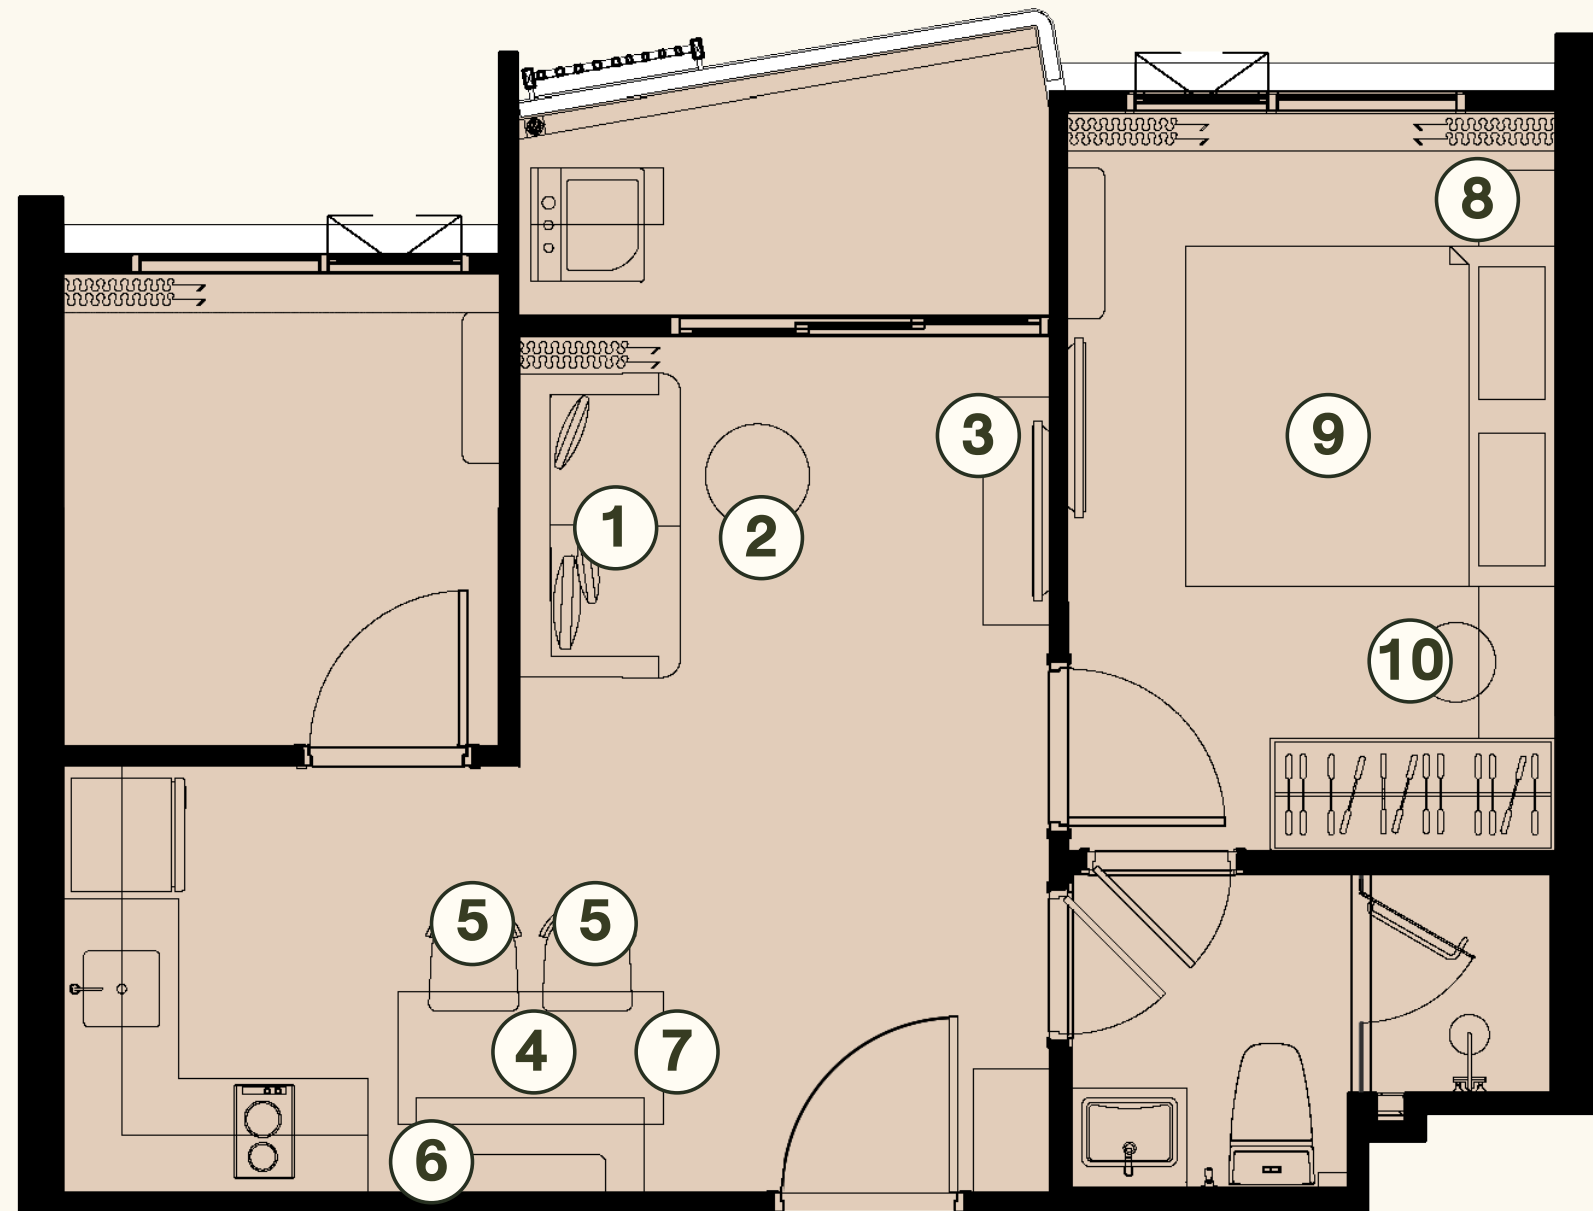

⑦ NIGHT TABLE

⑧ KING BED WITH MATTRESS 6 FT.

⑨ DRESSING STOOL

FURNITURE PACKAGE

① SOFA BED

② COFFEE TABLE

③ TV. CABINET

④ DINING TABLE

⑤ DINING CHAIR X2

⑥ BENCH DINING

⑦ PENDANT LAMP

⑧ NIGHT TABLE

⑨ KING BED WITH MATTRESS 6 FT.

⑩ DRESSING STOOL

1 BEDROOM PLUS
44.00 SQ.M.

FURNITURE PACKAGE

① SOFA BED

② COFFEE TABLE

③ TV. CABINET

④ DINING TABLE

⑤ DINING CHAIR X2

⑥ BENCH DINING

⑦ PENDANT LAMP

1 BEDROOM PLUS (M)

44.00 SQ.M.

⑧ NIGHT TABLE

⑨ KING BED WITH MATTRESS 6 FT.

⑩ DRESSING STOOL

FURNITURE PACKAGE

① SOFA BED

② COFFEE TABLE

③ TV. CABINET