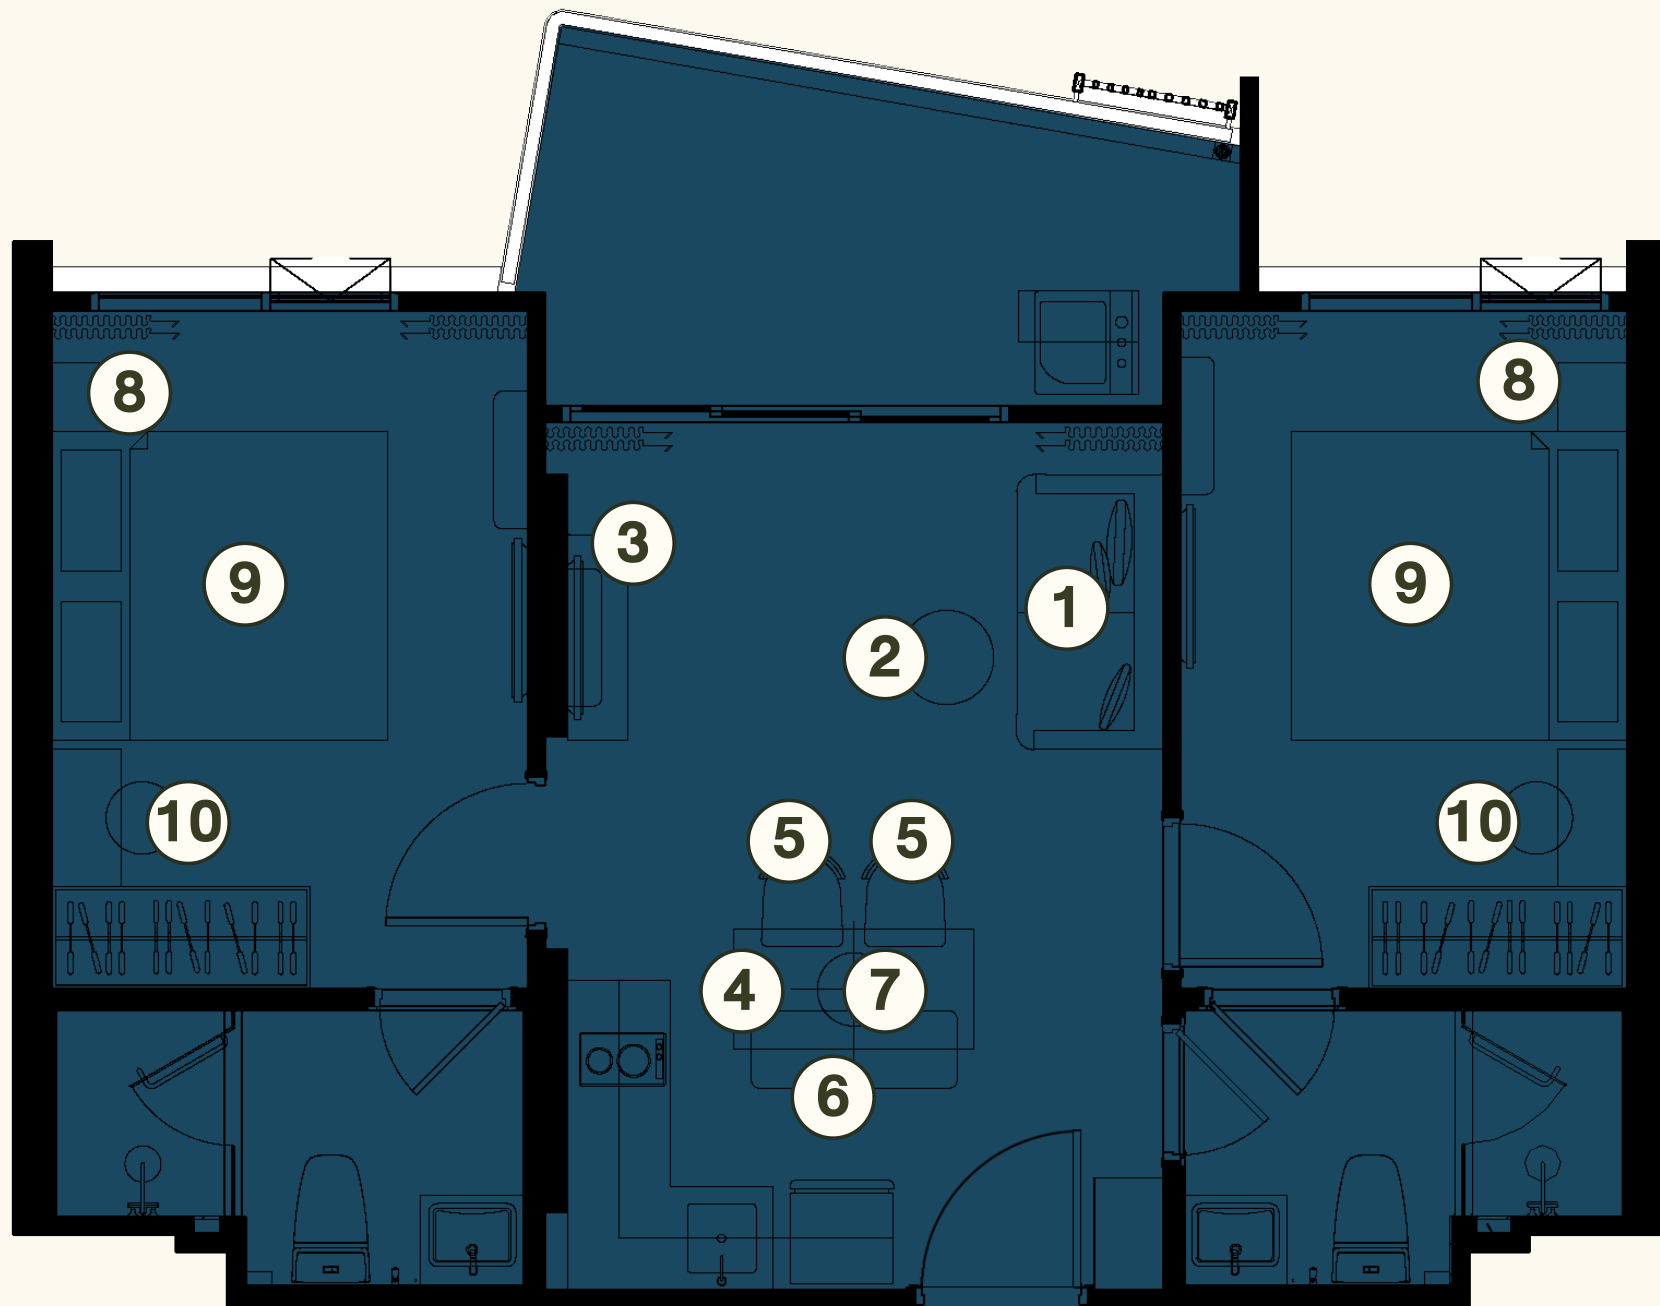

② COFFEE TABLE

③ TV. CABINET

④ DINING CHAIR X2

⑤ DINING TABLE

⑥ PENDANT LAMP

⑦ NIGHT TABLE

⑧ KING BED WITH MATTRESS 6 FT.

⑨ DRESSING STOOL

2 BEDROOM SC
55.65 SQ.M.

⑧ NIGHT TABLE X2

⑨ KING BED WITH MATTRESS 6 FT. X2

⑩ DRESSING STOOL X2

FURNITURE PACKAGE

① SOFA BED

② COFFEE TABLE

③ TV. CABINET

④ DINING TABLE

⑤ DINING CHAIR X2

⑥ BENCH DINING

⑦ PENDANT LAMP

⑧ NIGHT TABLE X2

⑨ KING BED WITH MATTRESS 6 FT. X2

⑩ DRESSING STOOL X2

2 BEDROOM M
58.07 SQ.M.

⑧ NIGHT TABLE X2

⑨ KING BED WITH MATTRESS 6 FT. X2

⑩ DRESSING STOOL X2

2 BEDROOM M (M)
58.07 SQ.M.