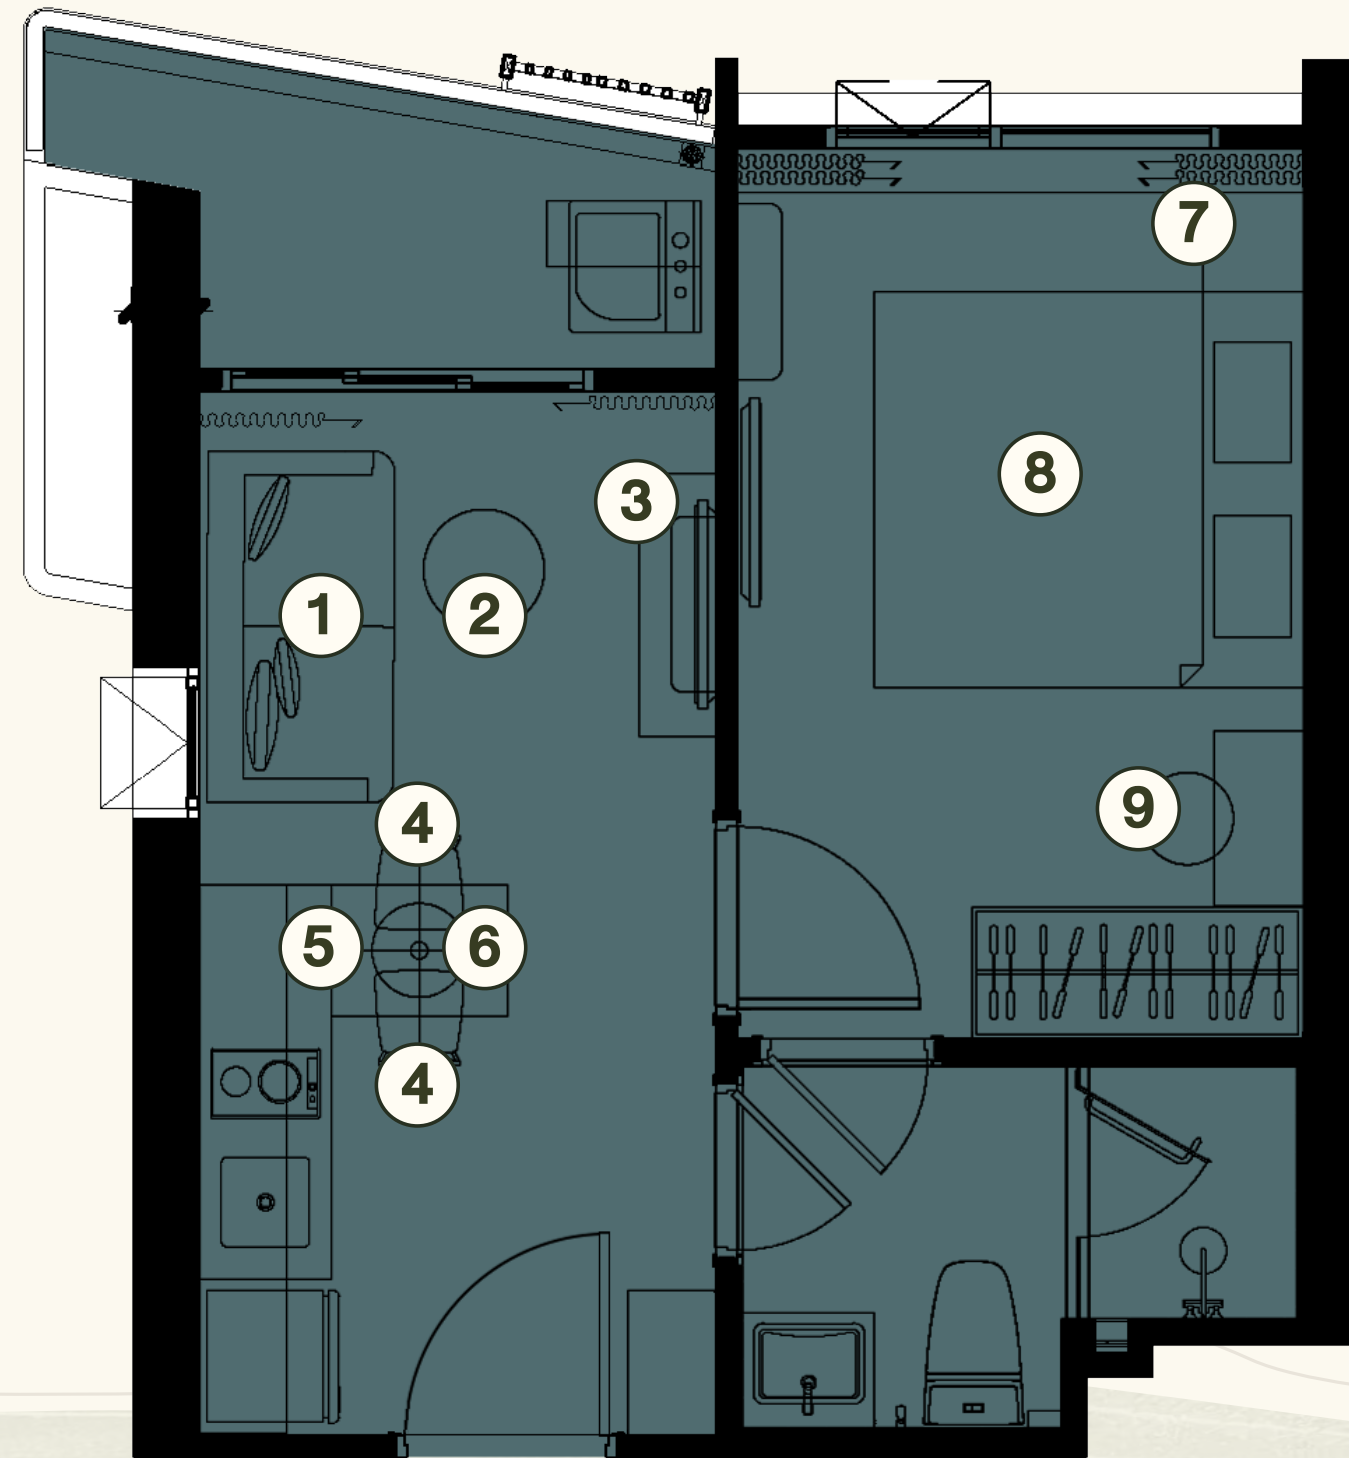

⑨ DRESSING STOOL

FURNITURE PACKAGE

1 BEDROOM MC1
30.32 SQ.M.

1 SOFA

2 COFFEE TABLE

3 TV. CABINET

4 DINING CHAIR X2

5 DINING TABLE

6 PENDANT LAMP

7 NIGHT TABLE

8 KING BED WITH MATTRESS 6 FT.

9 DRESSING STOOL

FURNITURE PACKAGE

1 BEDROOM MC2

30.98 SQ.M.

① SOFA

② COFFEE TABLE

③ TV. CABINET

④ DINING CHAIR X2

⑤ DINING TABLE

⑥ PENDANT LAMP

⑦ NIGHT TABLE

⑧ KING BED WITH MATTRESS 6 FT.

⑨ DRESSING STOOL

⑦ NIGHT TABLE

⑧ KING BED WITH MATTRESS 6 FT.

⑨ DRESSING STOOL

FURNITURE PACKAGE

① SOFA BED

② COFFEE TABLE

③ TV. CABINET

④ DINING TABLE