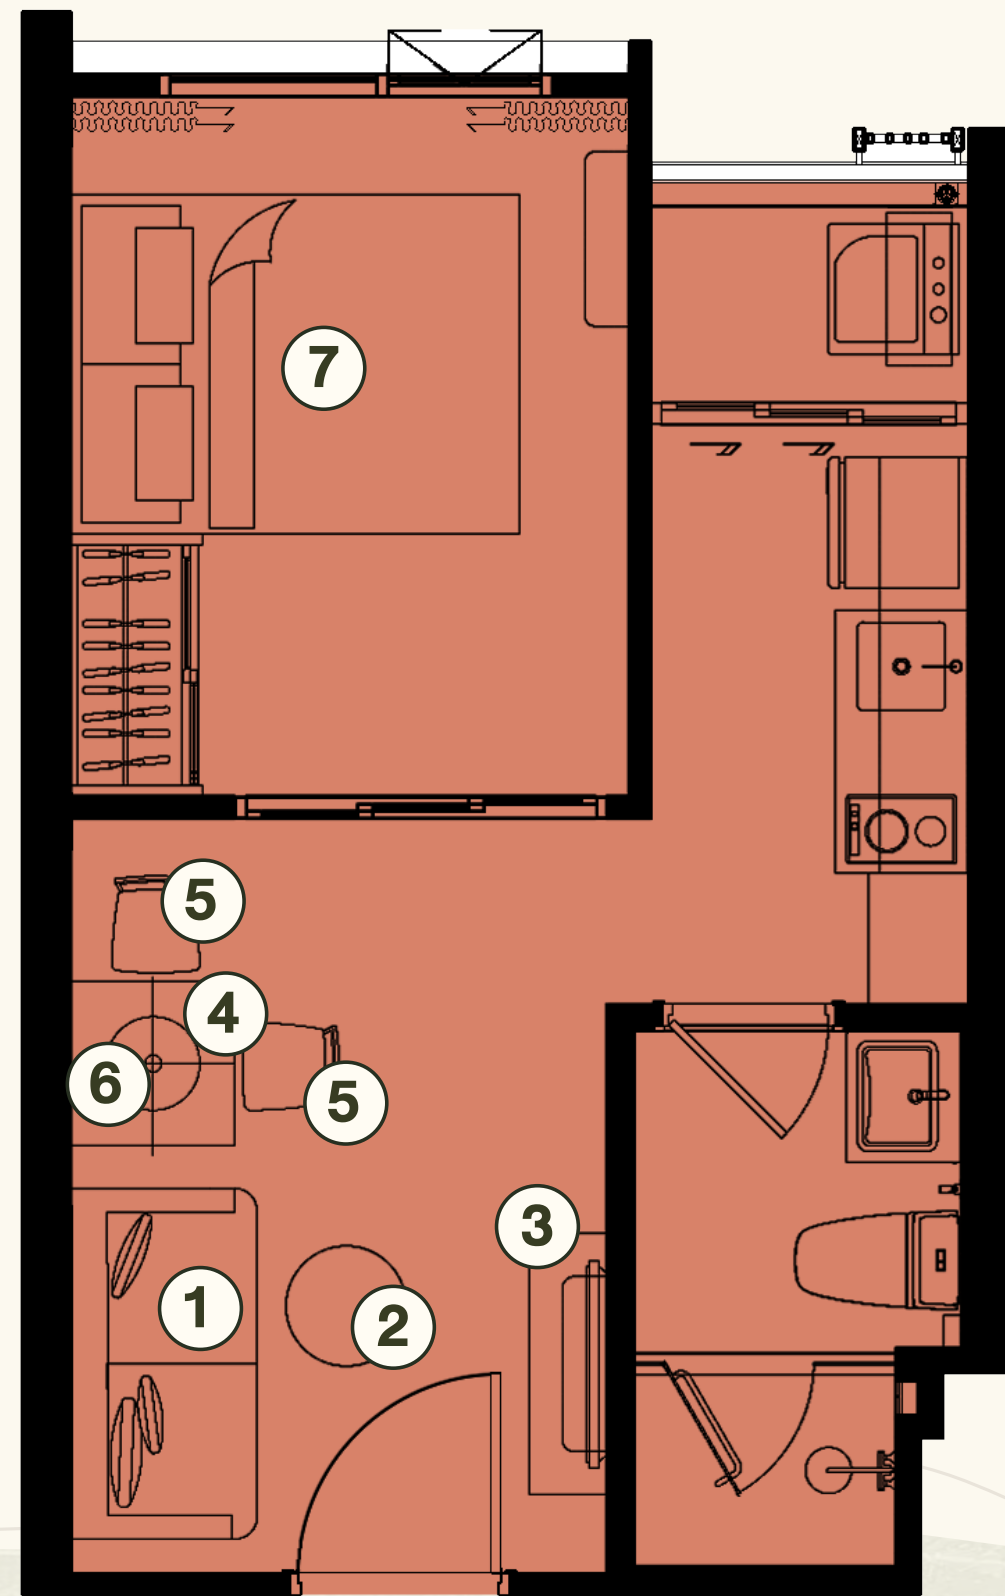

FURNITURE PACKAGE

FURNITURE PACKAGE

1 BEDROOM S
28.38 SQ.M.

① SOFA

② COFFEE TABLE

③ TV. CABINET

④ DINING TABLE

⑤ DINING CHAIR X2

⑥ PENDANT LAMP

⑦ QUEEN BED WITH MATTRESS 5 FT.

FURNITURE PACKAGE

1 BEDROOM S (M)
28.38 SQ.M.

① SOFA

② COFFEE TABLE

③ TV. CABINET

④ DINING TABLE

⑤ DINING CHAIR X2

⑥ PENDANT LAMP

⑦ QUEEN BED WITH MATTRESS 5 FT.

FURNITURE PACKAGE

1 BEDROOM M
30.32 SQ.M.

1 SOFA

2 COFFEE TABLE

3 TV. CABINET

⑨ DRESSING STOOL

FURNITURE PACKAGE

1 BEDROOM MC1
30.32 SQ.M.

1 SOFA

2 COFFEE TABLE

3 TV. CABINET

4 DINING CHAIR X2

5 DINING TABLE