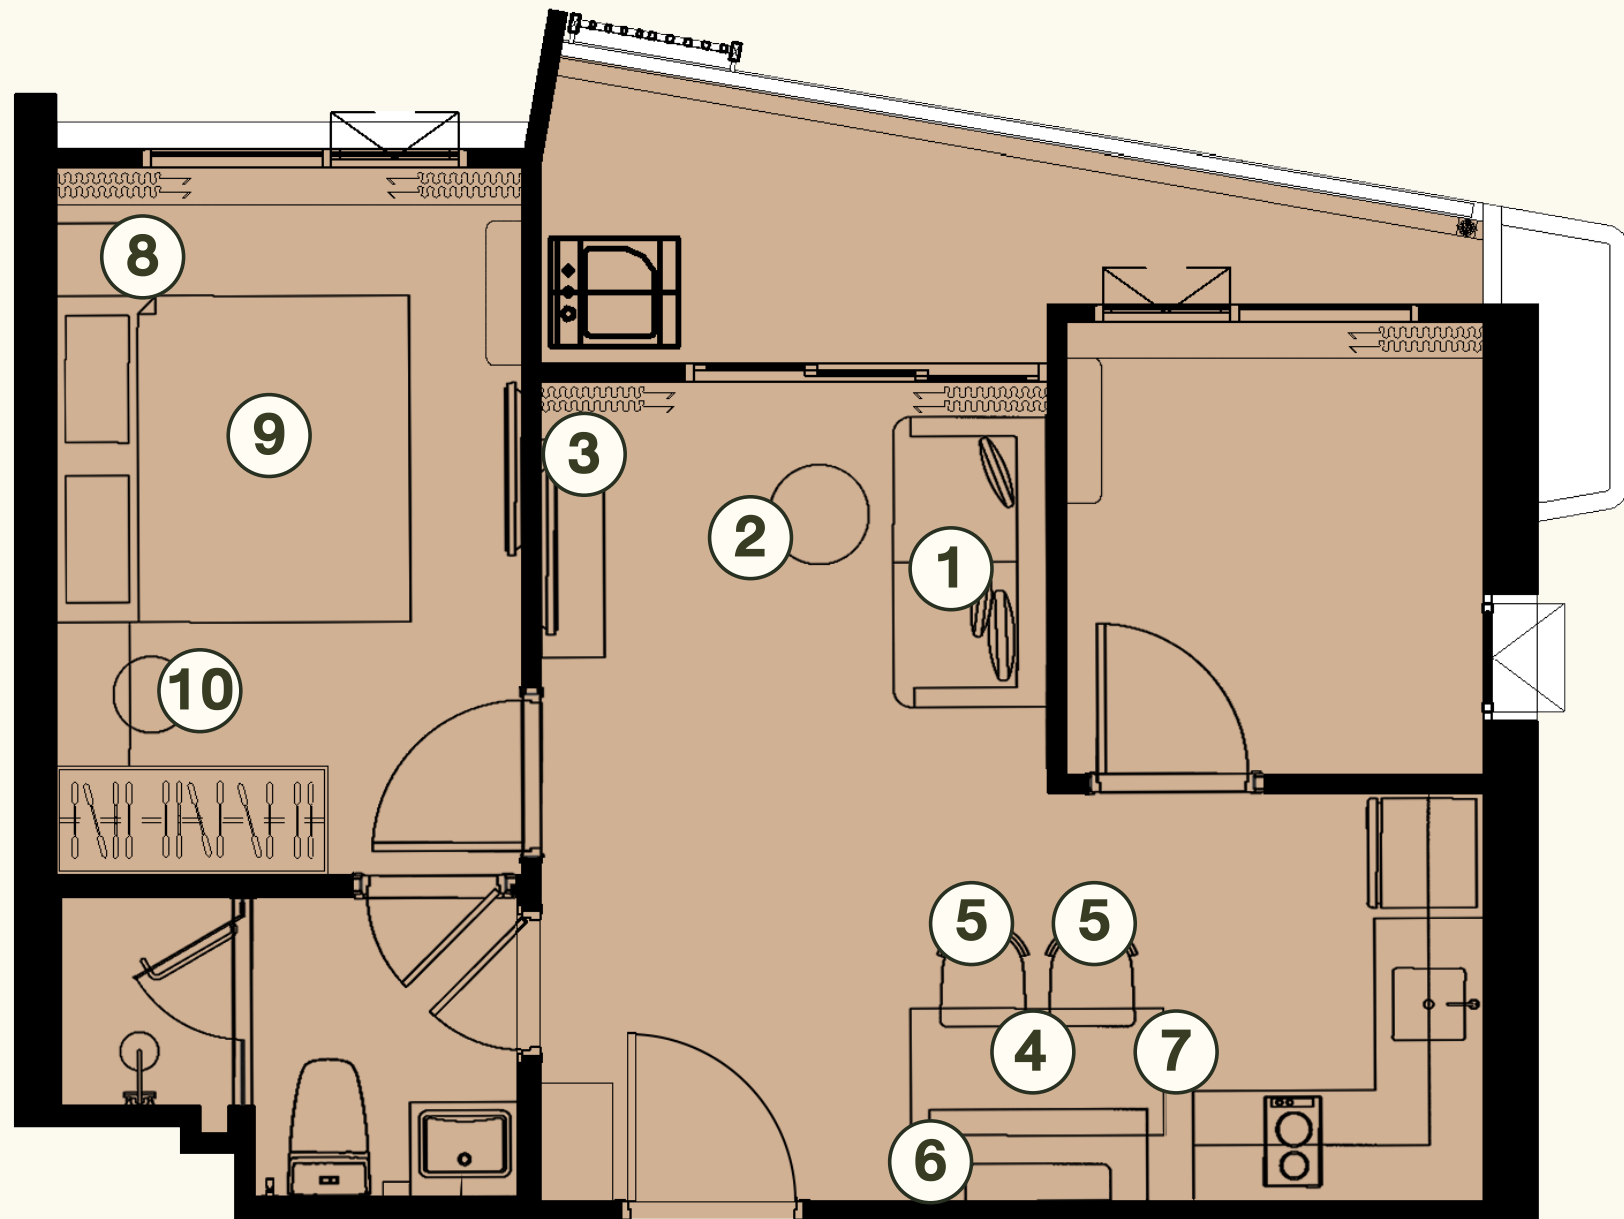

① SOFA BED

② COFFEE TABLE

③ TV. CABINET

④ DINING TABLE

⑤ DINING CHAIR X2

⑥ BENCH DINING

⑦ PENDANT LAMP

1 BEDROOM PLUS (M)

44.00 SQ.M.

⑧ NIGHT TABLE

⑨ KING BED WITH MATTRESS 6 FT.

⑩ DRESSING STOOL

FURNITURE PACKAGE

① SOFA BED

② COFFEE TABLE

③ TV. CABINET

④ DINING TABLE

⑤ DINING CHAIR X2

⑥ BENCH DINING

⑦ PENDANT LAMP

1 BEDROOM PLUS C
46.54 SQ.M.

⑧ NIGHT TABLE

⑨ KING BED WITH MATTRESS 6 FT.

⑩ DRESSING STOOL