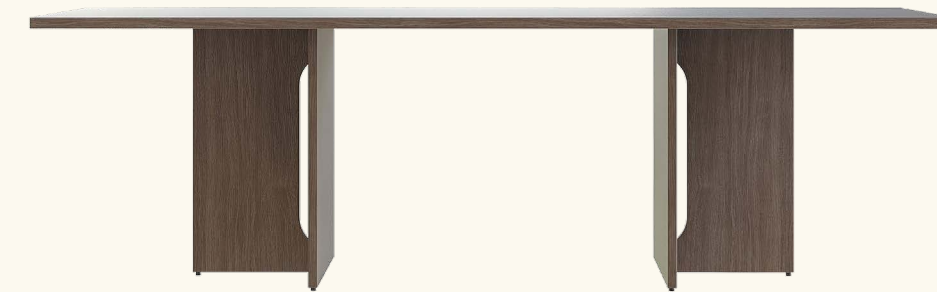

FURNITURE PACKAGE

2 BEDROOM M
58.07 SQ.M.