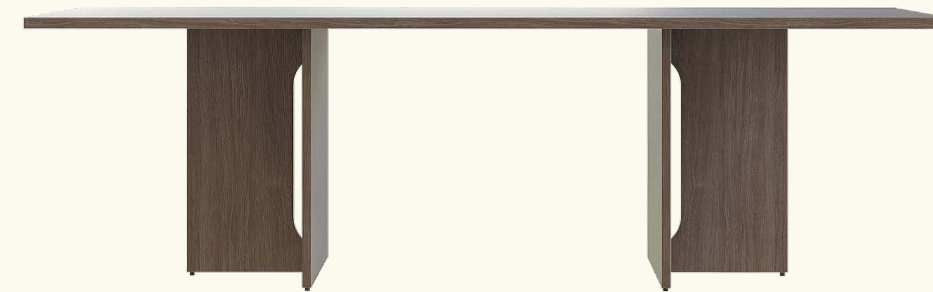

FURNITURE PACKAGE

1 BEDROOM PLUS C
46.54 SQ.M.