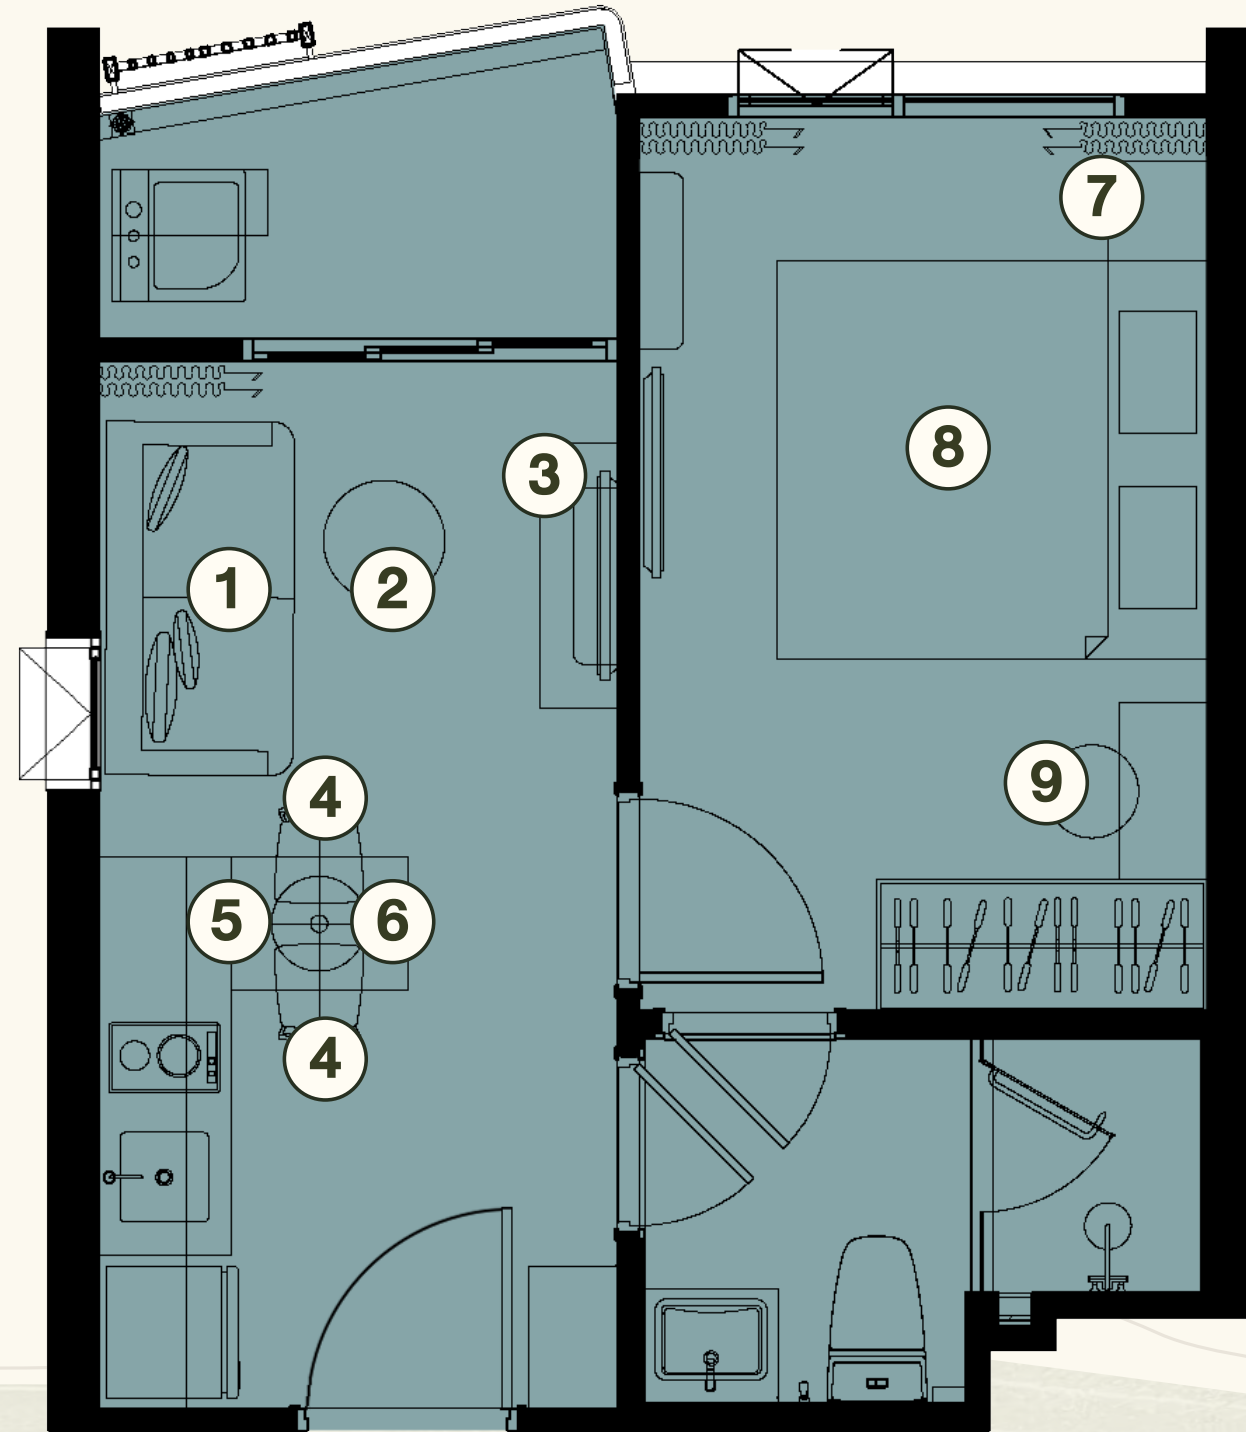

4 DINING CHAIR X2

5 DINING TABLE

6 PENDANT LAMP

7 NIGHT TABLE

8 KING BED WITH MATTRESS 6 FT.

9 DRESSING STOOL

FURNITURE PACKAGE

1 BEDROOM M (M)
30.32 SQ.M.

① SOFA

② COFFEE TABLE

③ TV. CABINET

④ DINING CHAIR X2

⑤ DINING TABLE

⑥ PENDANT LAMP

⑦ NIGHT TABLE

⑧ KING BED WITH MATTRESS 6 FT.

⑨ DRESSING STOOL

FURNITURE PACKAGE

1 BEDROOM MC1
30.32 SQ.M.

1 SOFA

2 COFFEE TABLE

3 TV. CABINET

4 DINING CHAIR X2

5 DINING TABLE

② COFFEE TABLE

③ TV. CABINET

④ DINING CHAIR X2

⑤ DINING TABLE

⑥ PENDANT LAMP

⑦ NIGHT TABLE

⑧ KING BED WITH MATTRESS 6 FT.

⑨ DRESSING STOOL