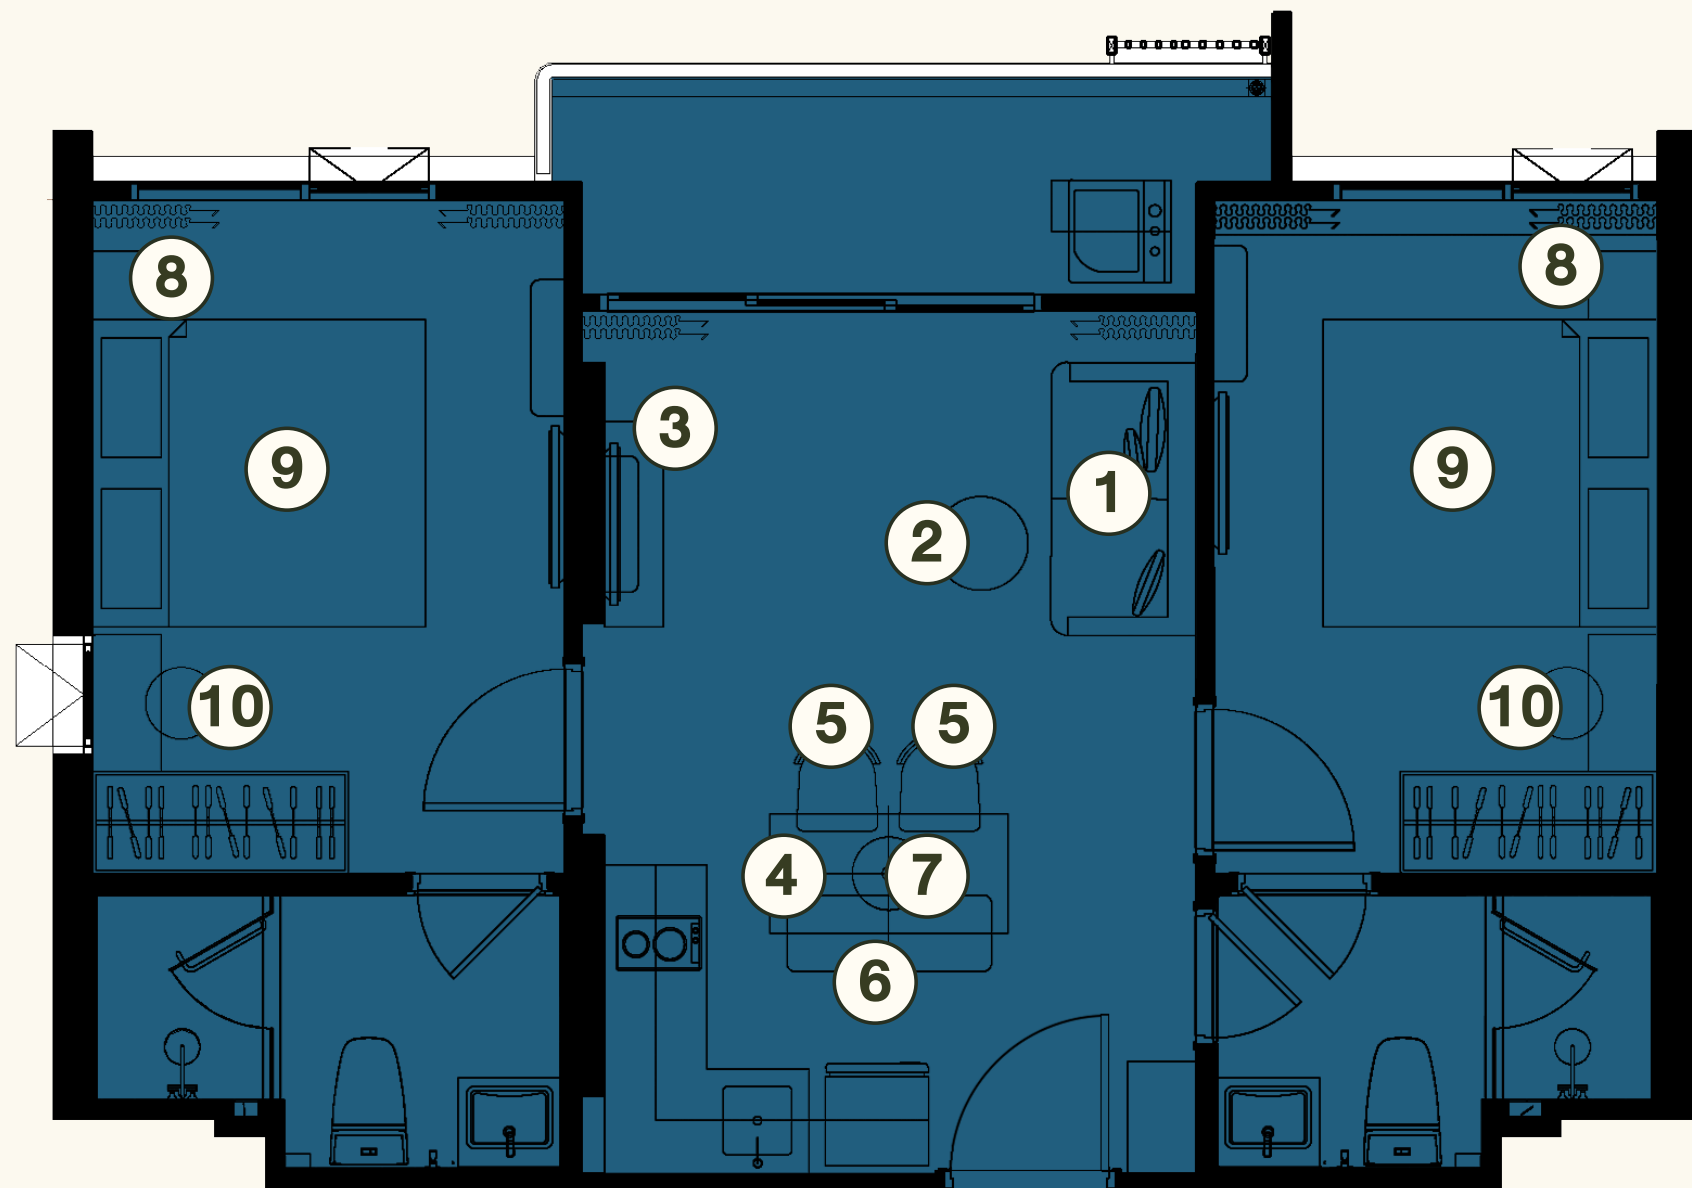

FURNITURE PACKAGE

① SOFA BED